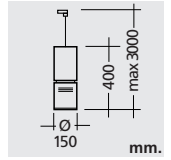

- Elektrostatik toz boyalı
- Alüminyum profil gövde
- Alüminyum enjeksiyon soğutucu ve çerçeve
- 15° - 20° - 38° - 70° ışık açısı seçenekli vakum metalize reflektör
- Temperli koruma camı
- Trifaze ray soketli

- *Electrostatic powder coated*
- *Extruded aluminium body*
- *Die cast aluminium heat sink and frame*
- *Wacuum metalized reflector with 15° - 20° - 38° - 70° beam angle options*
- *Tempered protection glass*
- *With 3-phase track adaptor*

Renk: Siyah, beyaz, metalik gri

Color: Black, white, metallic grey

LED

Standard Version				
L SK1331030	1x55W	LED modul	Fanlı soğutma/Cooling with fan	4650 gr.
L SK1331031	1x75W	LED modul	Fanlı soğutma/Cooling with fan	4650 gr.

Işık eğrileri için; www.lamp83.com.tr
See; www.lamp83.com.tr for light curves