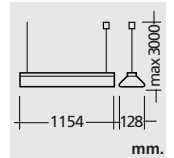

Işık eğrileri için; www.lamp83.com.tr
See; www.lamp83.com.tr for light curves

Işık rengi Color Temperature K	Güç tüketimi Consumed power W	Lümen değeri Lumen output lm (tj: 65°C)	Min. renksel geriverim Min. color rendering ra
3000	50	5900	80
4000	50	5900	80
3000	70	7800	80
4000	70	7800	80