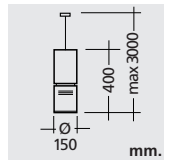

- Elektrostatik toz boyalı
- Alüminyum profil gövde
- Alüminyum enjeksiyon soğutucu ve çerçeve
- 15° - 20° - 38° - 70° ışık açısı seçenekli vakum metalize reflektör
- Temperli koruma camı
- Rozanslı

- *Electrostatic powder coated*
- *Extruded aluminium body*
- *Die cast aluminium heat sink and frame*
- *Wacuum metalized reflector with 15° - 20° - 38° - 70° beam angle options*
- *Tempered protection glass*
- *With base*

Renk: Siyah, beyaz, metalik gri

Color: Black, white, metallic grey

LED

Standard Version				
L SK1330030	1x55W	LED modul	Fanlı soğutma/Cooling with fan	4650 gr.
L SK1330031	1x75W	LED modul	Fanlı soğutma/Cooling with fan	4650 gr.

Işık eğrileri için; www.lamp83.com.tr
See; www.lamp83.com.tr for light curves