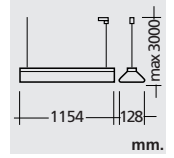

**Color:** Black, white, metallic grey

**LED**

Standard Version			
L SK2801030	1x50W	LED modul	3250 gr.
L SK2801031	1x70W	LED modul	3250 gr.

DALI DIMM Version			
L SK2801040	1x50W	LED modul	3300 gr.
L SK2801041	1x70W	LED modul	3300 gr.