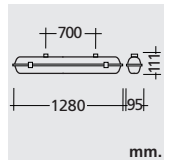

Renk: Gri

- *Electrostatic powder coated metal reflector*
- *Polycarbonate body*
- *Polycarbonate or stainless steel mounting clips*
- *Strengthened opaque polycarbonate diffuser*
- *Corridor functional featured*

Color: Grey

- Hareket varken %100 güçte çalışır, hareketin durmasından itibaren önceden belirlenmiş sürenin sonunda güç azaltımına (standby) geçer.

- *It illuminates at 100%, as long as a motion is dedected. After the motion is stopped, following a pre-determined time, the luminaire switches itself to stand-by mode.*

Standard Version				
L SU3208130	17,6W	LED	3000K	2600gr.
L SU3208131	17,6W	LED	4000K	2600gr.
L SU3208132	17,6W	LED	6500K	2600gr.
L SU3208133	30,6W	LED	3000K	2600gr.
L SU3208134	30,6W	LED	4000K	2600gr.
L SU3208135	30,6W	LED	6500K	2600gr.

Akülü; 1 saat kapasiteli / With 1 hour battery pack				
L SU3208150	17,6W	LED	3000K	3100gr.
L SU3208151	17,6W	LED	4000K	3100gr.
L SU3208152	17,6W	LED	6500K	3100gr.
L SU3208153	30,6W	LED	3000K	3100gr.
L SU3208154	30,6W	LED	4000K	3100gr.
L SU3208155	30,6W	LED	6500K	3100gr.

Akülü; 3 saat kapasiteli / With 3 hours battery pack				
L SU3208160	17,6W	LED	3000K	3200gr.
L SU3208161	17,6W	LED	4000K	3200gr.
L SU3208162	17,6W	LED	6500K	3200gr.
L SU3208163	30,6W	LED	3000K	3200gr.
L SU3208164	30,6W	LED	4000K	3200gr.
L SU3208165	30,6W	LED	6500K	3200gr.