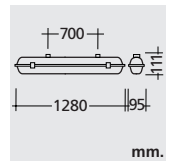

- Elektrostatik toz boyalı metal reflektör
- Polikarbon (PC) gövde
- Polikarbon veya paslanmaz çelik montaj klipsi
- Güçlendirilmiş opak polikarbon diffüzör

Renk: Gri

- *Electrostatic powder coated metal reflector*
- *Polycarbonate body*
- *Polycarbonate or stainless steel mounting clips*
- *Strengthened opaque polycarbonate diffuser*

Color: Grey

LED

Standard Version				
L SU3208030	17,6W	LED	3000K	2500gr.
L SU3208031	17,6W	LED	4000K	2500gr.
L SU3208032	17,6W	LED	6500K	2500gr.
L SU3208033	30,6W	LED	3000K	2500gr.
L SU3208034	30,6W	LED	4000K	2500gr.
L SU3208035	30,6W	LED	6500K	2500gr.

Akülü; 1 saat kapasiteli / With 1 hour battery pack				
L SU3208050	17,6W	LED	3000K	3000gr.
L SU3208051	17,6W	LED	4000K	3000gr.
L SU3208052	17,6W	LED	6500K	3000gr.
L SU3208053	30,6W	LED	3000K	3000gr.
L SU3208054	30,6W	LED	4000K	3000gr.
L SU3208055	30,6W	LED	6500K	3000gr.

Akülü; 3 saat kapasiteli / With 3 hours battery pack				
L SU3208060	17,6W	LED	3000K	3100gr.
L SU3208061	17,6W	LED	4000K	3100gr.
L SU3208062	17,6W	LED	6500K	3100gr.
L SU3208063	30,6W	LED	3000K	3100gr.
L SU3208064	30,6W	LED	4000K	3100gr.
L SU3208065	30,6W	LED	6500K	3100gr.