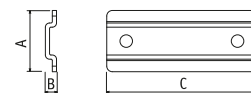

Connection bracket

- Steel bracket to connect two conduits
- Made in unpainted steel

CODE NO.	Description	A	B	C
5402	Connection bracket	22	4	54