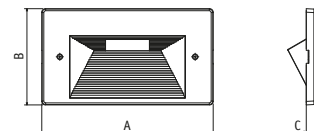

CODE NO.	Description	A	B	C
5467 *	Mask for bodies 5440-5439	190	74	6,5

- Covering masks in stainless steel 316 L
- Snap fastener + security screws
- Brushed and satin matt surface

Colours **IN**

CODE NO.	Description	A	B	C
5472 *	Mask for bodies 5421-5423-5425-5427	137	77	7,5