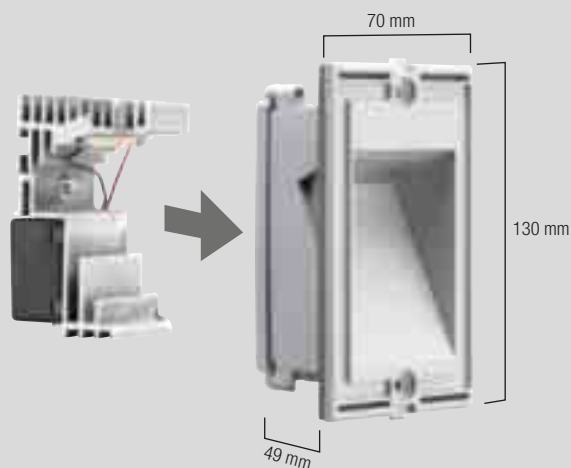

Small size: the light body, small and shallow, as result of a careful design of miniature shape, contains a well dimensioned thermic heat sink and the transformer 220-250 V / 12V. It allows to install Quantum in a normal and easy 220-250V power line. The backboxes are small and shallow as well.

LED Quantum posts

goccia
ILLUMINAZIONE

Quantum. New recessed lighting technology.

Easy and practical to install: the light body can be dressed by different types of Masks.

Six light bodies in different shapes, driver 220-240V inside, **can be connected to the normal 220-240V power line** (or 12V on request). Complete the lighting fitting and dress the body with Masks in the material you'll think right: the precious stainless steel 316 L, the aluminium in three different colors, the more economical polycarbonate or precious glass.

The right light.

The inclined light shapes are made to push the light towards the ground: not to lose any lumen and to avoid any dazzling.

The vertical versions distribute forward the light, the horizontal versions enlarge the angle beam and allow to increase the spacing between two lamps.

Photobiologic safety: risk group 0 standard EN 62471:08.

Small sizes: a great asset.

Inside a powerful heat sink keeps the temperature in the correct limit and the 220V-250V / 12V transformer allows to use a normal power line. 49 mm only inside in the wall.