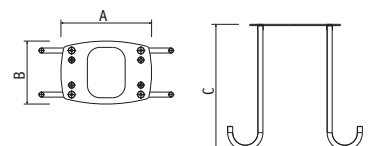

Colours **IN**

CODE NO.	Lamp	W	Lumen	A	B	C
5592 *	Led 4000K	3,2	280	495	66	100

Complete with Led body in front.

Quantum post. One light.

Quantum post. Two lights.

Quantum plate with anchoring set

- Stainless steel plate with ground anchoring set
- To be installed with codes 5591 - 5592