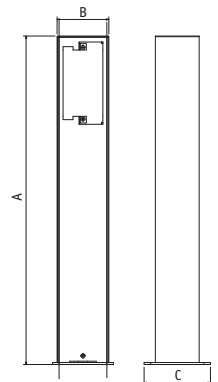

Colours **GR** **GM**

CODE NO.	Lamp	W	Lumen	A	B	C
5591 *	Led 4000K	3,2	280	495	86,5	93

Complete with Led body in front.

Quantum stainless steel post

- Structure in stainless steel 316 L
- Complete with Led 3,2W / CRI 85 + mask 5472
- Option to insert on the back the body 5439 and the mask 5475 or 5476
- Driver 230V inside
- Connection box inside
- Photobiologic safety: risk group 0 standard EN 62471:08
- Brushed and satin matt surface
- IP 65 - Class II
- Made according to EN 60439-1 European standards