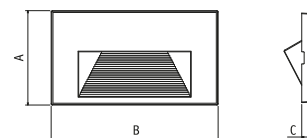

CODE NO.	Description	A	B	C
5443 *	Mask for bodies 5430-5432	78	138	10