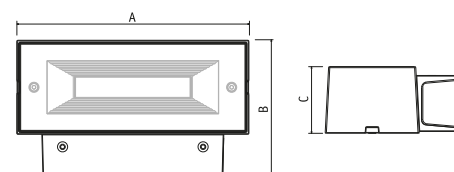

Box + 5440-5439 outwards oriented.

Quantum wall washer box aluminium

- Aluminium body
- Made to contain bodies 5430, 5432, 5435, 5437, 5440, 5439 and their masks
- The bodies 5435-5437 can be outwards or wallwards oriented
- Rear or side cable entry
- Through wiring allowed
- Terminal block incorporated
- Suitable to 12 mm \varnothing wiring
- Pre-phosphochrome + UV resistant coating
- Made according to EN 60439-1 European standards $\text{C}\ \text{€}$