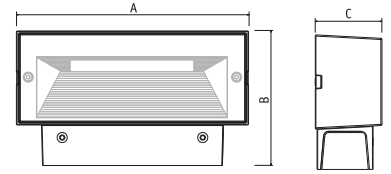

CODE NO.	Description	A	B	C
5497	Plate with anchoring set	195	160	200

Quantum small garden post

goccia
ILLUMINAZIONE

- Structure totally in aluminium
- Complete with Led 3,2W (5595) and 4,2W (5596). Mask included
- Side and bottom cable entry
- CRI 85
- Driver 230V inside
- Through wiring allowed
- Pre-phosphochrome + UV resistant coating
- Corten colour available upon request
- IP 65 - Class II
- Made according to EN 60439-1 European standards