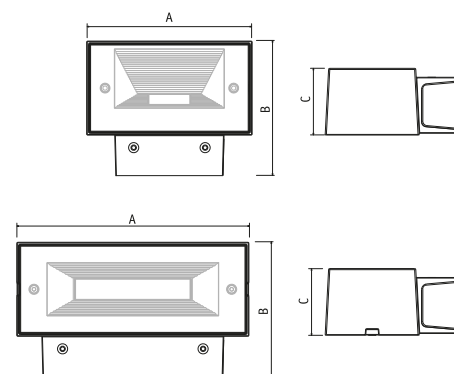

- Aluminium body
- Made to contain bodies 5430, 5432, 5435, 5437, 5440, 5439 and their masks
- The bodies 5435-5437 can be outwards or wallwards oriented
- Rear or side cable entry
- Through wiring allowed
- Terminal block incorporated
- Suitable to 12 mm $\varnothing$ wiring
- Pre-phosphochrome + UV resistant coating
- Made according to EN 60439-1 European standards $\text{C}\ \text{€}$

Colours **GR** **GM**

CODE NO.	Description	A	B	C
5415 *	Box for bodies 5430-5432	138,89	112,95	56
5416 *	Box for bodies 5435-5437-5440-5439	194,89	112,95	56

Box only. Quantum fitting supplied separately.