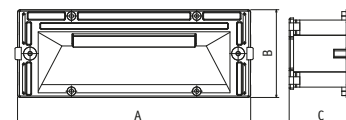

- Body in polycarbonate
- Stainless steel screws
- To be installed on the backbox cod. 5482
- Photobiologic safety: risk group 0 standard EN 62471:08
- 57 Led Citizen 4,2 W incorporated
- CRI color rendering index 85
- Life: 50.000 h with max decreasing of 30%
- 220-250V power / 350 mA - 12V incorporated
- IP 65 Class II double insulation
- Made according to EN 60598-1:08+A11:09 European standards

CODE NO.	Lamp	W	Lumen	A	B	C
5435	Led 3500K	4,2	410	186	70	50
5437	Led 4000K	4,2	430	186	70	50

12V version on request. Dimmable version on request.