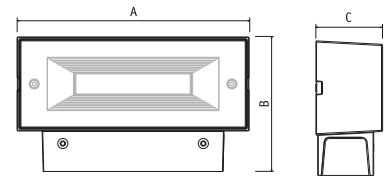

Colours

CODE NO.	Lamp	W	Lumen	A	B	C
5595 *	Led 4000K	3,2	280	139	110	56
5596 *	Led 4000K	4,2	430	195	110	56

Complete with Led unit 3,2W (5595) and 4,2W (5596).

Quantum small garden post

- Structure totally in aluminium
- Complete with Led 4,2W. Mask included
- Side and bottom cable entry
- CRI 85
- Driver 230V inside
- Through wiring allowed
- Pre-phosphochrome + UV resistant coating
- Corten colour available upon request
- IP 65 - Class II
- Made according to EN 60439-1 European standards