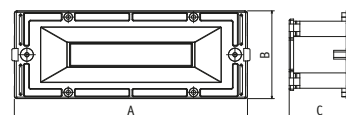

CODE NO.	Lamp	W	Lumen	A	B	C
5440	Led 3500K	4,2	410	186	70	50
5439	Led 4000K	4,2	430	186	70	50

12V version on request. Dimmable version on request.