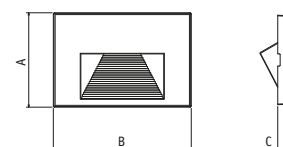

CODE NO.	Description	A	B	C
5442 *	Mask for bodies 5420-5422	78	114	10