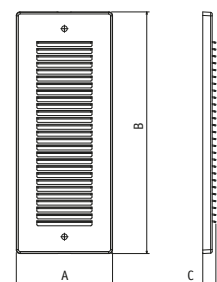

CODE NO.	Description	A	B	C
5476 *	Mask for bodies 5440-5439	77	193	10,5