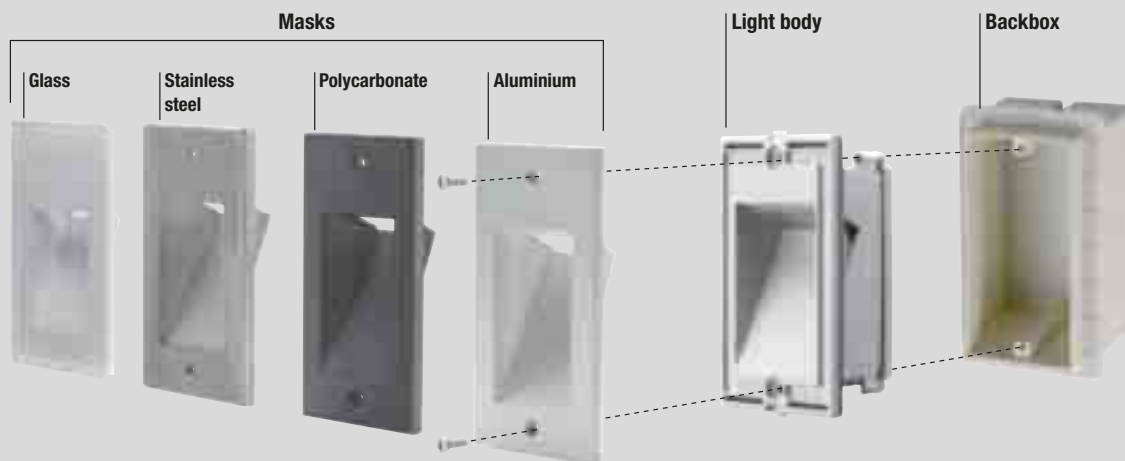

Maximum modularity: you can achieve the final look covering the light body with a wide range of masks in polycarbonate, aluminium different colors, or in matt finish stainless steel 316 L. The new masks in glass make Quantum more decorative and elegant.

LED Quantum posts

goccia
ILLUMINAZIONE

Quantum. New recessed lighting technology.

Easy and practical to install: the light body can be dressed by different types of Masks.

Six light bodies in different shapes, driver 220-240V inside, **can be connected to the normal 220-240V power line** (or 12V on request). Complete the lighting fitting and dress the body with Masks in the material you'll think right: the precious stainless steel 316 L, the aluminium in three different colors, the more economical polycarbonate or precious glass.

The right light.

The inclined light shapes are made to push the light towards the ground: not to lose any lumen and to avoid any dazzling.

The vertical versions distribute forward the light, the horizontal versions enlarge the angle beam and allow to increase the spacing between two lamps.