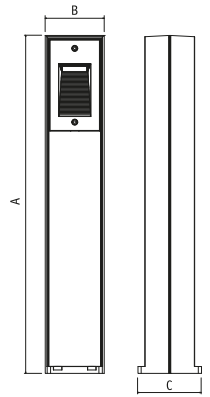

Side cap

- Rubber side cap

CODE NO.	Description	A	B	C
5407	Side cap	24,5	8	38,8

Quantum aluminium post

goccia
ILLUMINAZIONE

- Structure, base and top in aluminium
- Complete with Led 3,2W / CRI 85 + mask 5462
- Option to insert on the back the body 5439 and the mask 5465 or 5466
- Driver 230V inside
- Connection box inside
- Photobiologic safety: risk group 0 standard EN 62471:08
- Pre-phosphochrome + UV resistant coating
- Corten colour available upon request
- IP 65 - Class II
- Made according to EN 60439-1 European standards