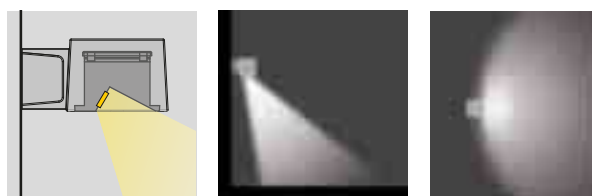

Box + 5430-5432-5435-5437 outwards/wallwards oriented.