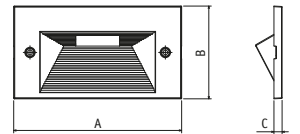

CODE NO.	Description	A	B	C
5463 *	Mask for bodies 5430-5432	134	74	6,5