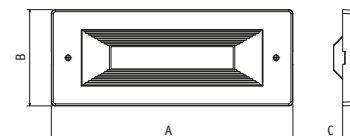

CODE NO.	Description	A	B	C
5475 *	Mask for bodies 5440-5439	193	77	7,5