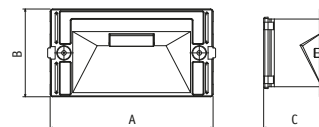

- Body in polycarbonate
- Stainless steel screws
- To be installed on the backbox cod. 5481
- Photobiologic safety: risk group 0 standard EN 62471:08
- Led Citizen 3,2 W incorporated
- CRI color rendering index 85
- Life: 50.000 h with max decreasing of 30%
- 220-250V power / 350 mA - 12V incorporated
- IP 65 Class II double insulation
- Made according to EN 60598-1:08+A11:09 European standards

CODE NO.	Lamp	W	Lumen	A	B	C
5430	Led 3500K	3,2	265	130	70	49
5432	Led 4000K	3,2	280	130	70	49

12V version on request. Dimmable version on request. Other tonality on request.