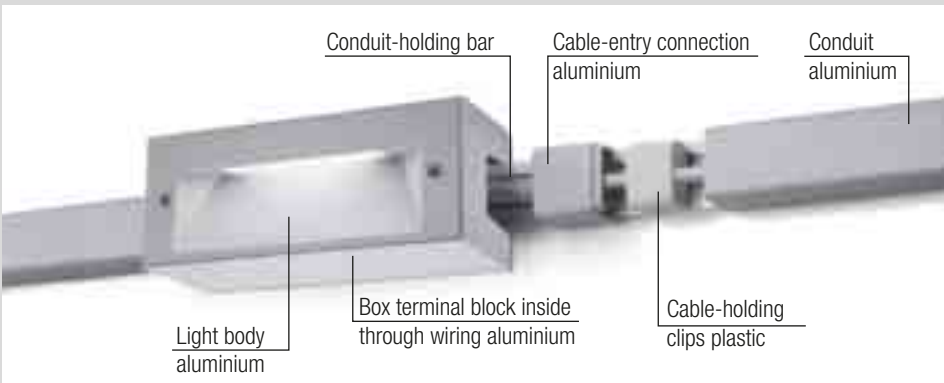

Box + 5430-5432-5435-5437 outwards/wallwards oriented.

Box + 5440-5439 downwards oriented.

Only one light point will generate all the lights you need

The vandal-proof cable trunking, completely in aluminium, allows to give power to many lights starting from only one light point. Suitable to hold the external or the wall-washer boxes. In this way you can bring the light where you cannot recess a backbox or where the wall already is existing.