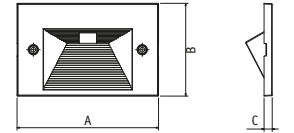

CODE NO.	Description	A	B	C
5460 *	Mask for bodies 5420-5422	109	74	6,5