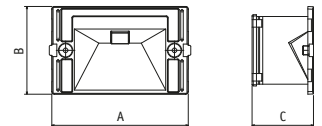

- Body in polycarbonate
- Stainless steel screws
- To be installed on the backbox cod. 5480
- Photobiologic safety: risk group 0 standard EN 62471:08
- Led Citizen 1 W incorporated
- CRI color rendering index 85
- Life: 50.000 h with max decreasing of 30%
- 220-250V power / 350 mA - 12V incorporated
- IP 65 - Class II double insulation
- Made according to EN 60598-1:08+A11:09 European standards