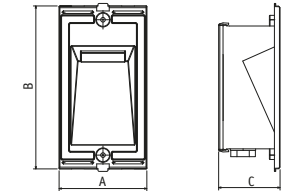

CODE NO.	Lamp	W	Lumen	A	B	C
5421	Led 3500K	1	105	70	130	49
5423	Led 4000K	1	110	70	130	49

12V version on request. Other tonality on request.

- Body in polycarbonate
- Stainless steel screws
- To be installed on the backbox cod. 5481
- Photobiologic safety: risk group 0 standard EN 62471:08
- Led Citizen 3,2 W incorporated
- CRI color rendering index 85
- Life: 50.000 h with max decreasing of 30%
- 220-250V power / 350 mA - 12V incorporated
- IP 65 - Class II double insulation
- Made according to EN 60598-1:08+A11:09 European standards