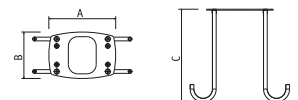

Colours **GR** **GM**

CODE NO.	Lamp	W	Lumen	A	B	C
5593 *	Led 4000K	10	1090	825	194	164
5594 *	Led 4000K	10	1090	580	164	

Complete with 10W Led. Driver 230V inside.

Quantum plate with anchoring set

- Stainless steel plate with ground anchoring set
- To be installed with codes 5593-5594