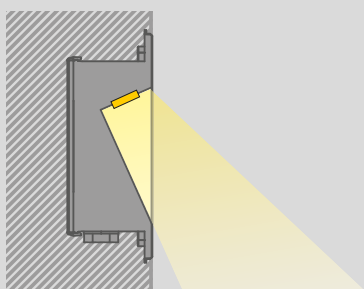

Quantum. New recessed lighting technology.

Easy and practical to install: the light body can be dressed by different types of Masks.

Six light bodies in different shapes, driver 220-240V inside, **can be connected to the normal 220-240V power line** (or 12V on request). Complete the lighting fitting and dress the body with Masks in the material you'll think right: the precious stainless steel 316 L, the aluminium in three different colors, the more economical polycarbonate or precious glass.

Power led efficiency.

Last generation power led. Be sure the light will be enough.

Watt	Lumen	Tonality	CRI - Color rendering index
1	105/110	3500K/4000K	85
3,2	265/280	3500K/4000K	85
4,2	410/430	3500K/4000K	85

The right light.

The inclined light shapes are made to push the light towards the ground: not to lose any lumen and to avoid any dazzling.

The vertical versions distribute forward the light, the horizontal versions enlarge the angle beam and allow to increase the spacing between two lamps.

Photobiologic safety: risk group 0 standard EN 62471:08.

Small sizes: a great asset.

Inside a powerful heat sink keeps the temperature in the correct limit and the 220V-250V / 12V transformer allows to use a normal power line. 49 mm only inside in the wall.