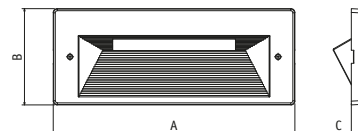

CODE NO.	Description	A	B	C
5474 *	Mask for bodies 5435-5437	193	77	7,5