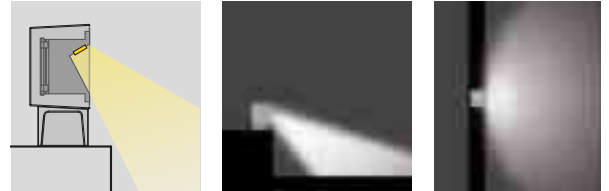

Colours

CODE NO.	Lamp	W	Lumen	A	B	C
5595 *	Led 4000K	3,2	280	139	110	56
5596 *	Led 4000K	4,2	430	195	110	56

Complete with Led unit 3,2W (5595) and 4,2W (5596).