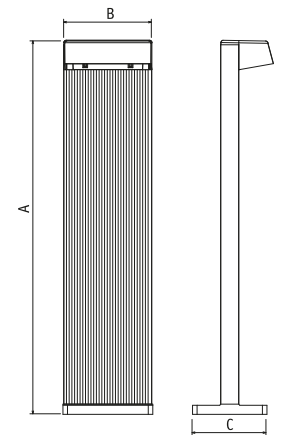

Colours **IN**

CODE NO.	Lamp	W	Lumen	A	B	C
5592 *	Led 4000K	3,2	280	495	66	100

Complete with Led body in front.

Quantum post. One light.

Quantum post. Two lights.

Quantum plate with anchoring set

- Stainless steel plate with ground anchoring set
- To be installed with codes 5591 - 5592

CODE NO.	Description	A	B	C
5496	Plate with anchoring set	92	77	200

Energy class: go to code index

Quantum aluminium post

goccia
ILLUMINAZIONE

- Structure, base and top in aluminium
- Complete with Led 10W / CRI 85 + mask
- Driver 230V inside
- Connection box inside
- Photobiologic safety: risk group 0 standard EN 62471:08
- Pre-phosphochrome + UV resistant coating
- Corten colour available upon request
- IP 65 - Class II
- Made according to EN 60439-1 European standards CE